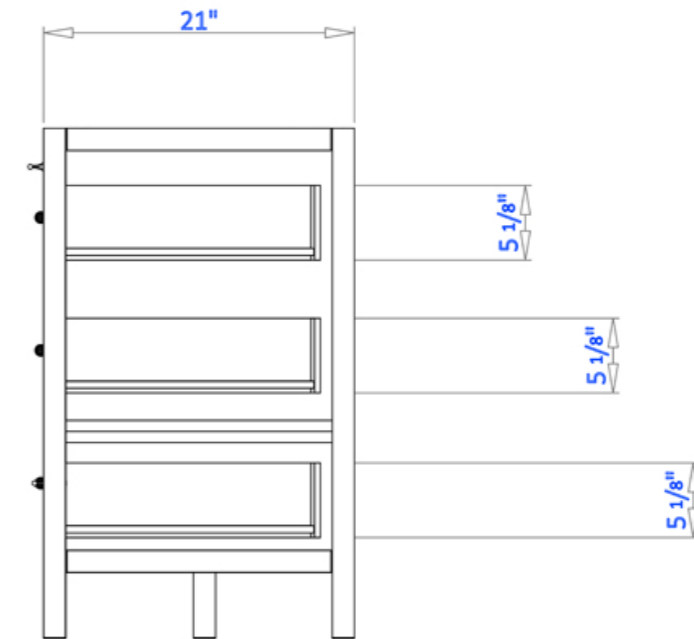

FRONT VIEW

SIDE VIEW

TOP VIEW

LARA 60"