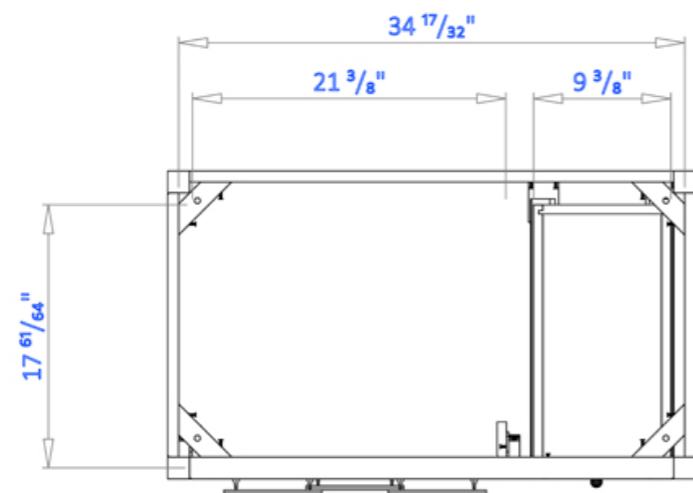

FRONT VIEW

SIDE VIEW

TOP VIEW

LARA 36"