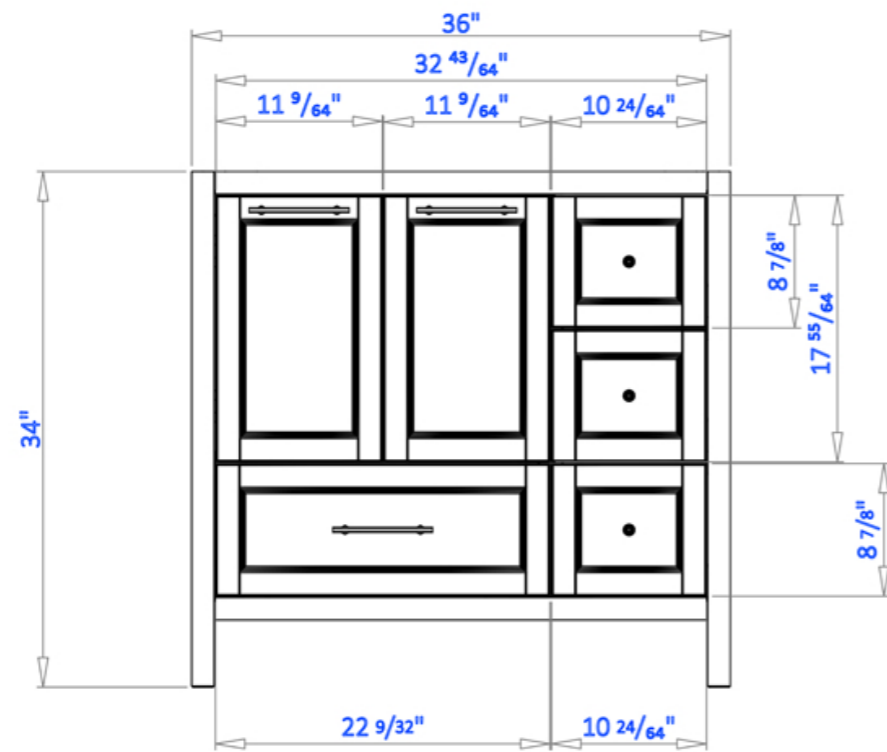

FRONT VIEW

SIDE VIEW

TOP VIEW

LARA 36"