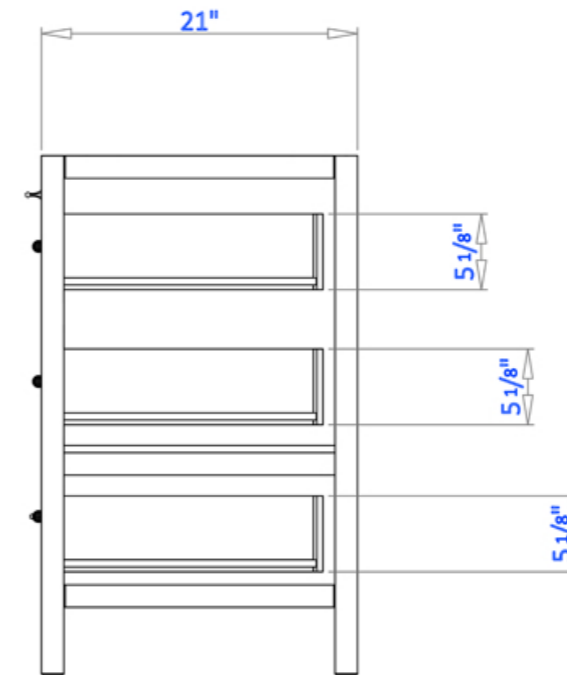

FRONT VIEW

SIDE VIEW

TOP VIEW

LARA 36"