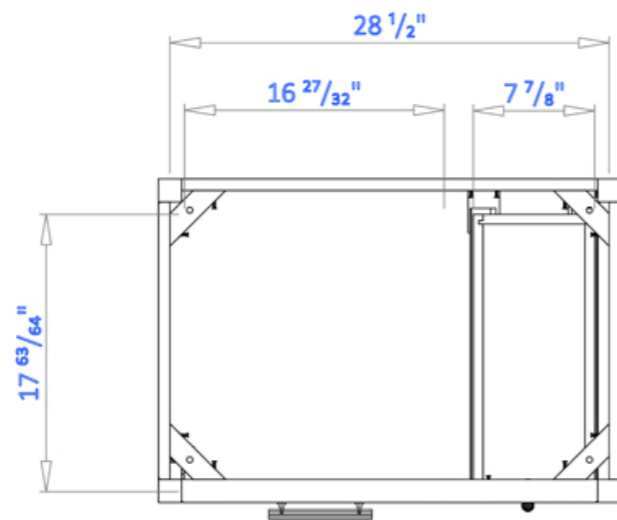

FRONT VIEW

SIDE VIEW

TOP VIEW

LARA 30"