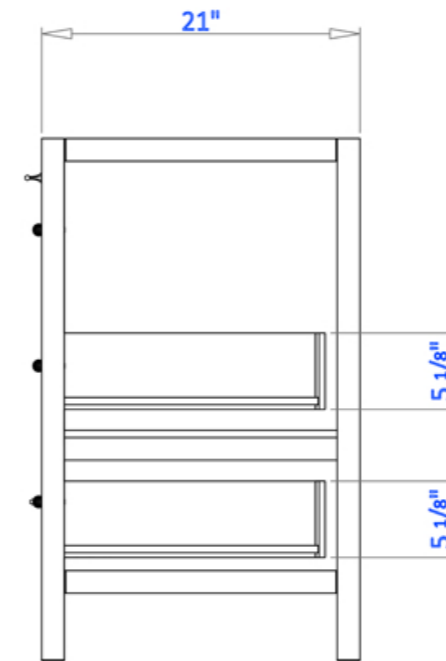

FRONT VIEW

SIDE VIEW

TOP VIEW

LARA 30"