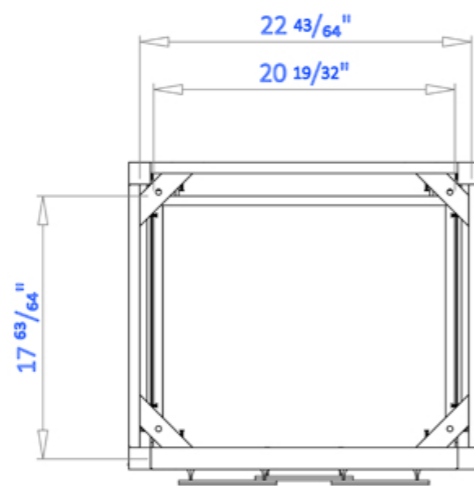

FRONT VIEW

SIDE VIEW

TOP VIEW

LARA 24"