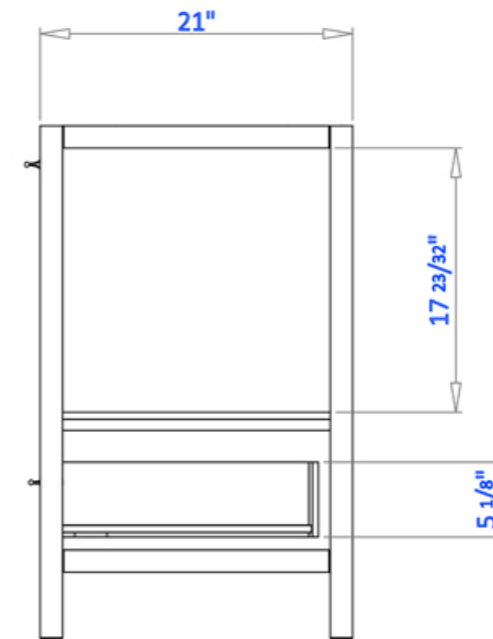

FRONT VIEW

SIDE VIEW

TOP VIEW

LARA 24"