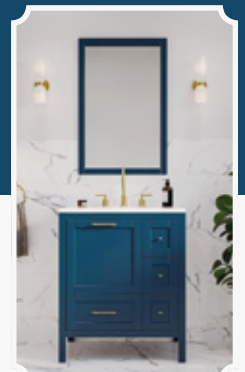

LARA 30"
BLUE