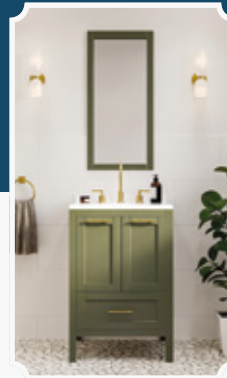

THE LARA (BATHROOM VANITY)

Elevate your bathroom or powder room with the elegant and modern Lara vanity. Crafted from solid and engineered hardwood, it combines elegance and durability. With ample storage, this fully assembled vanity features polished chrome accents. Its lacquered drawers, lined with vegan leather and equipped with smooth-closing glides, provide generous space for toiletries. Ideal for various bathroom styles, this vanity combines timeless charm with functionality. Available in four different sizes — 24", 30", 36", and 60" — each size comes in four elegant color options: White, Gray, Green, and Blue.

DECO | VANITY

LARA 24"
WHITE

The LARA 24"

The Lara 24" vanity is designed for compact bathrooms or powder rooms, offering a sleek and efficient solution without compromising on style. A standout feature is the bottom drawer, which maximizes storage space in a way rarely seen in smaller vanities. This drawer is ideal for keeping essentials organized and out of sight, enhancing both functionality and elegance. Despite its compact size, this vanity combines practicality with timeless aesthetic appeal.

LARA 24"
GREY

LARA 24"
GREEN

LARA 24"
BLUE

LARA 30"
GREY

The LARA 30"

Transform your bathroom with the Lara Single Sink Bathroom Vanity. This 30-inch vanity features solid and engineered hardwood construction, ensuring durability. It comes fully assembled and boasts a captivating finish. With spacious engineered wood drawers lined with vegan leather and full-extension, soft-close glides, it offers ample storage. Designed to fit smaller bathrooms, this vanity doesn't compromise on style or function. A must-have for any bathroom upgrade, the Lara Single Sink Bathroom Vanity effortlessly elevates your bathroom decor and is a perfect addition to any 30-inch vanity collection.