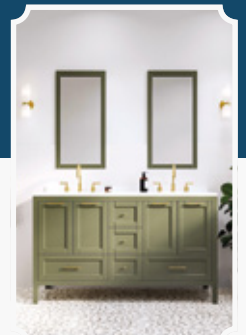

LARA 60"
GREEN