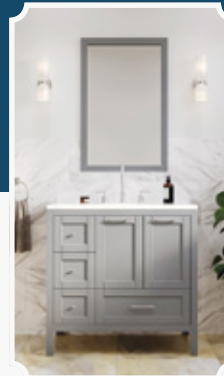

LARA 24"
GREY

LARA 24"
GREEN

LARA 24"
BLUE

LARA 30"
GREY

The LARA 30"

Transform your bathroom with the Lara Single Sink Bathroom Vanity. This 30-inch vanity features solid and engineered hardwood construction, ensuring durability. It comes fully assembled and boasts a captivating finish. With spacious engineered wood drawers lined with vegan leather and full-extension, soft-close glides, it offers ample storage. Designed to fit smaller bathrooms, this vanity doesn't compromise on style or function. A must-have for any bathroom upgrade, the Lara Single Sink Bathroom Vanity effortlessly elevates your bathroom decor and is a perfect addition to any 30-inch vanity collection.

LARA 30"
WHITE

LARA 30"
GREEN

LARA 30"
BLUE

LARA 36"
GREEN

The LARA 36"

Elevate your bathroom with the 36-inch Lara Bathroom Vanity from the collection. Crafted from solid and engineered hardwood, it combines elegance and durability. This fully assembled vanity offers ample storage and features polished chrome accents. Its lacquered drawers, lined with vegan leather and equipped with smooth-closing glides, provide generous space for toiletries. Despite its compact size, it offers plenty of countertop space. Redefine your bathroom's style with the 36-inch Lara Bathroom Vanity—a perfect blend of sophistication and functionality.

LARA 36"
WHITE

LARA 36"
GREY

LARA 36"
BLUE

LARA 60"
BLUE

The LARA 60"

Enhance your bathroom's elegance with the 60-inch Lara Double Sink Bathroom Vanity. Crafted for durability, it features a hornbeam-wood frame. Its pre-assembled, free-standing design ensures easy installation, while the five-vegan leather-finished drawers and four-door cabinets offer ample storage, all with soft-closing glides and hinges. The modern design is accented by rectangular metal hardware, making it a standout piece for any bathroom. Ideal for various bathroom styles, this vanity combines timeless charm with functionality.