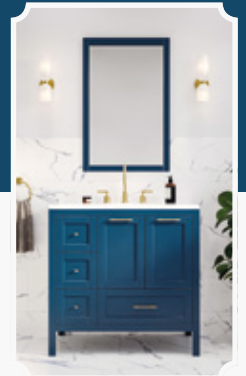

LARA 24"
GREY

LARA 24"
GREEN

LARA 24"
BLUE

LARA 30"
GREY

The LARA 30"

Transform your bathroom with the Lara Single Sink Bathroom Vanity. This 30-inch vanity features solid and engineered hardwood construction, ensuring durability. It comes fully assembled and boasts a captivating finish. With spacious engineered wood drawers lined with vegan leather and full-extension, soft-close glides, it offers ample storage. Designed to fit smaller bathrooms, this vanity doesn't compromise on style or function. A must-have for any bathroom upgrade, the Lara Single Sink Bathroom Vanity effortlessly elevates your bathroom decor and is a perfect addition to any 30-inch vanity collection.

LARA 30"
WHITE

LARA 30"
GREEN

LARA 30"
BLUE

LARA 36"
GREEN

The LARA 36"

Elevate your bathroom with the 36-inch Lara Bathroom Vanity from the collection. Crafted from solid and engineered hardwood, it combines elegance and durability. This fully assembled vanity offers ample storage and features polished chrome accents. Its lacquered drawers, lined with vegan leather and equipped with smooth-closing glides, provide generous space for toiletries. Despite its compact size, it offers plenty of countertop space. Redefine your bathroom's style with the 36-inch Lara Bathroom Vanity—a perfect blend of sophistication and functionality.

LARA 36"
WHITE

LARA 36"
GREY

LARA 36"
BLUE

LARA 60"
BLUE

The LARA 60"

Enhance your bathroom's elegance with the 60-inch Lara Double Sink Bathroom Vanity. Crafted for durability, it features a hornbeam-wood frame. Its pre-assembled, free-standing design ensures easy installation, while the five-vegan leather-finished drawers and four-door cabinets offer ample storage, all with soft-closing glides and hinges. The modern design is accented by rectangular metal hardware, making it a standout piece for any bathroom. Ideal for various bathroom styles, this vanity combines timeless charm with functionality.