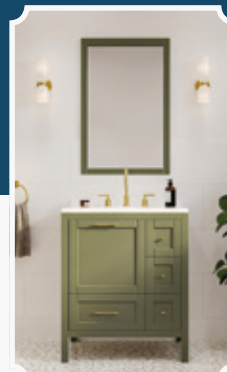

LARA 30"
GREEN