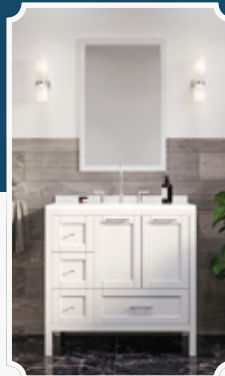

LARA 24"
GREY

LARA 24"
GREEN

LARA 24"
BLUE

LARA 30"
GREY

The LARA 30"

Transform your bathroom with the Lara Single Sink Bathroom Vanity. This 30-inch vanity features solid and engineered hardwood construction, ensuring durability. It comes fully assembled and boasts a captivating finish. With spacious engineered wood drawers lined with vegan leather and full-extension, soft-close glides, it offers ample storage. Designed to fit smaller bathrooms, this vanity doesn't compromise on style or function. A must-have for any bathroom upgrade, the Lara Single Sink Bathroom Vanity effortlessly elevates your bathroom decor and is a perfect addition to any 30-inch vanity collection.

LARA 30"
WHITE

LARA 30"
GREEN

LARA 30"
BLUE

LARA 36"
GREEN

The LARA 36"

Elevate your bathroom with the 36-inch Lara Bathroom Vanity from the collection. Crafted from solid and engineered hardwood, it combines elegance and durability. This fully assembled vanity offers ample storage and features polished chrome accents. Its lacquered drawers, lined with vegan leather and equipped with smooth-closing glides, provide generous space for toiletries. Despite its compact size, it offers plenty of countertop space. Redefine your bathroom's style with the 36-inch Lara Bathroom Vanity—a perfect blend of sophistication and functionality.

LARA 36"
WHITE

LARA 36"
GREY

LARA 36"
BLUE

LARA 60"
BLUE

The LARA 60"

Enhance your bathroom's elegance with the 60-inch Lara Double Sink Bathroom Vanity. Crafted for durability, it features a hornbeam-wood frame. Its pre-assembled, free-standing design ensures easy installation, while the five-vegan leather-finished drawers and four-door cabinets offer ample storage, all with soft-closing glides and hinges. The modern design is accented by rectangular metal hardware, making it a standout piece for any bathroom. Ideal for various bathroom styles, this vanity combines timeless charm with functionality.