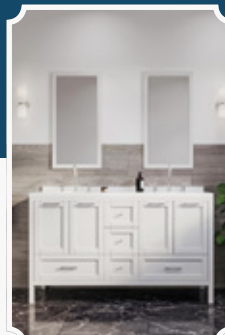

THE LARA (BATHROOM VANITY)

Elevate your bathroom or powder room with the elegant and modern Lara vanity. Crafted from solid and engineered hardwood, it combines elegance and durability. With ample storage, this fully assembled vanity features polished chrome accents. Its lacquered drawers, lined with vegan leather and equipped with smooth-closing glides, provide generous space for toiletries. Ideal for various bathroom styles, this vanity combines timeless charm with functionality. Available in four different sizes — 24", 30", 36", and 60" — each size comes in four elegant color options: White, Gray, Green, and Blue.

LARA 24"
GREY

LARA 24"
GREEN

LARA 24"
BLUE

LARA 30"
GREY

The LARA 30"

Transform your bathroom with the Lara Single Sink Bathroom Vanity. This 30-inch vanity features solid and engineered hardwood construction, ensuring durability. It comes fully assembled and boasts a captivating finish. With spacious engineered wood drawers lined with vegan leather and full-extension, soft-close glides, it offers ample storage. Designed to fit smaller bathrooms, this vanity doesn't compromise on style or function. A must-have for any bathroom upgrade, the Lara Single Sink Bathroom Vanity effortlessly elevates your bathroom decor and is a perfect addition to any 30-inch vanity collection.

LARA 36"
WHITE

LARA 36"
GREY

LARA 36"
BLUE

LARA 60"
BLUE

The LARA 60"

Enhance your bathroom's elegance with the 60-inch Lara Double Sink Bathroom Vanity. Crafted for durability, it features a hornbeam-wood frame. Its pre-assembled, free-standing design ensures easy installation, while the five-vegan leather-finished drawers and four-door cabinets offer ample storage, all with soft-closing glides and hinges. The modern design is accented by rectangular metal hardware, making it a standout piece for any bathroom. Ideal for various bathroom styles, this vanity combines timeless charm with functionality.