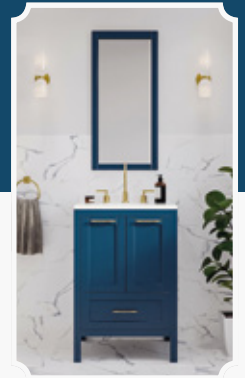

THE LARA (BATHROOM VANITY)

Elevate your bathroom or powder room with the elegant and modern Lara vanity. Crafted from solid and engineered hardwood, it combines elegance and durability. With ample storage, this fully assembled vanity features polished chrome accents. Its lacquered drawers, lined with vegan leather and equipped with smooth-closing glides, provide generous space for toiletries. Ideal for various bathroom styles, this vanity combines timeless charm with functionality. Available in four different sizes — 24", 30", 36", and 60" — each size comes in four elegant color options: White, Gray, Green, and Blue.

DECO | VANITY

LARA 24"
WHITE

The LARA 24"

The Lara 24" vanity is designed for compact bathrooms or powder rooms, offering a sleek and efficient solution without compromising on style. A standout feature is the bottom drawer, which maximizes storage space in a way rarely seen in smaller vanities. This drawer is ideal for keeping essentials organized and out of sight, enhancing both functionality and elegance. Despite its compact size, this vanity combines practicality with timeless aesthetic appeal.

LARA 24"
GREY

LARA 24"
GREEN

LARA 24"
BLUE

LARA 30"
GREY

The LARA 30"

Transform your bathroom with the Lara Single Sink Bathroom Vanity. This 30-inch vanity features solid and engineered hardwood construction, ensuring durability. It comes fully assembled and boasts a captivating finish. With spacious engineered wood drawers lined with vegan leather and full-extension, soft-close glides, it offers ample storage. Designed to fit smaller bathrooms, this vanity doesn't compromise on style or function. A must-have for any bathroom upgrade, the Lara Single Sink Bathroom Vanity effortlessly elevates your bathroom decor and is a perfect addition to any 30-inch vanity collection.